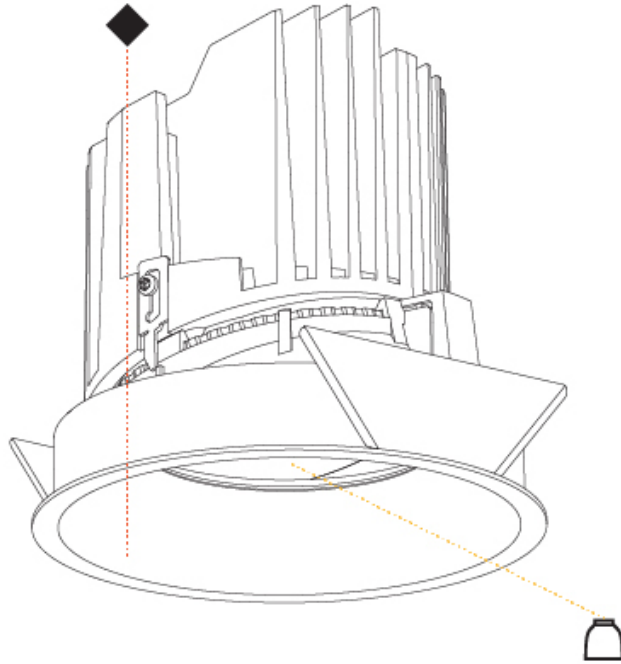

BIONIQ ROUND SEMI ADJUSTABLE RECESSED

A35308-

PROJECT
TYPE
SPECIFIER
QUANTITY
DATE